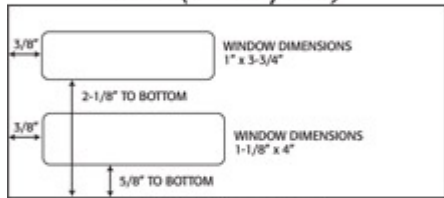

ENV2 (No Tint)