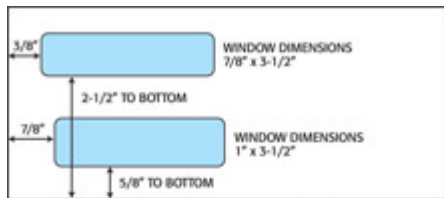

By Popular Demand the 50% Discount on All Double Window Software Compatible Envelopes has been extended to December 31, 2012!

January 26, 2012

ENV1 (Security Tint)