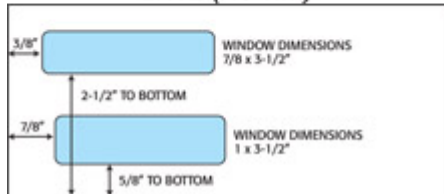

ENV3 (Flip & Seal Security Tint)

TAKE ADVANTAGE OF OUR COST SAVINGS ON ALL SOFTWARE COMPATIBLE CHECK AND FORM DOUBLE WINDOW ENVELOPES!

Effective immediately and through December 31, 2012, we are discounting all Double Window Software Compatible Envelope pricing, for order quantities of 2500 or less, by 50%.

This offer is available from each of our plants located in Austell, GA, Newport KY, and Peterborough, NH.